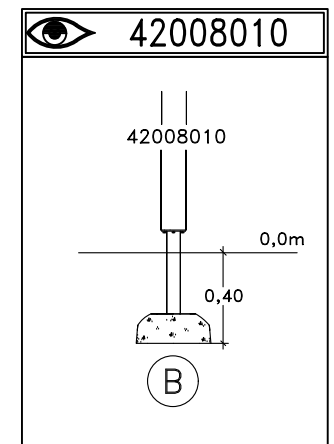

UniPlay Gumbo

HAGS ANEBY, SWEDEN
+46(0)380-47300
www.hags.com

UniPlay Gumbo
MASW65248
2/6

Home JW Eye JW 2022-12-09 1

STEP 1

[m]

HAGS	ANEBY, SWEDEN +46(0)380-47300 www.hags.com
UniPlay Gumbo MASW65248 3/6	
JW JW	2022-12-09 1