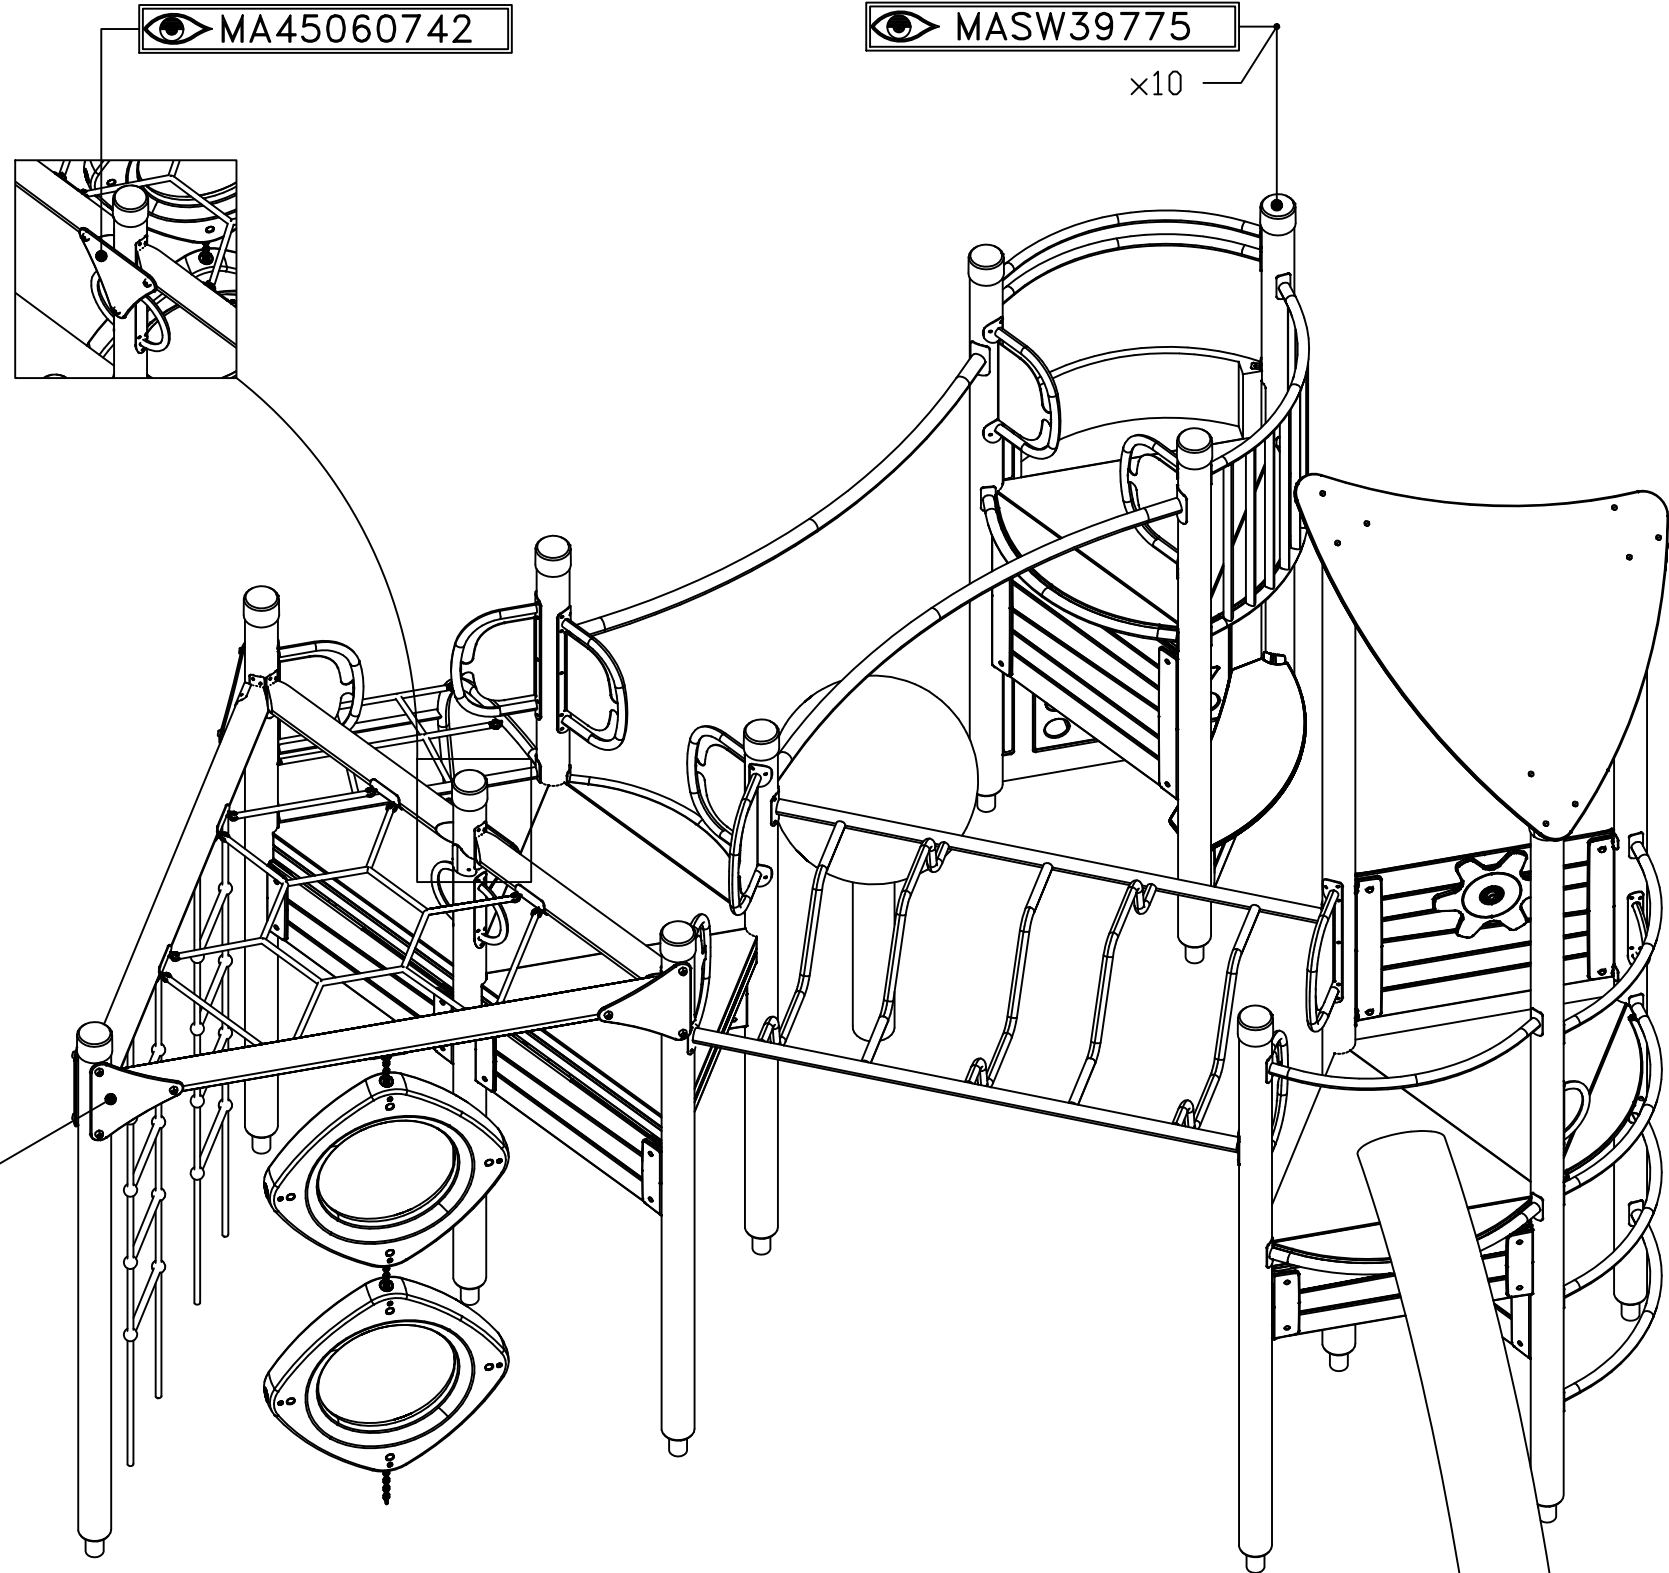

STEP 8

[m]

HAGS ANEBY, SWEDEN
+46(0)380-47300
www.hags.com

UniPlay Belidore
MASW65151
10/10

JW JW 2022-11-14 1