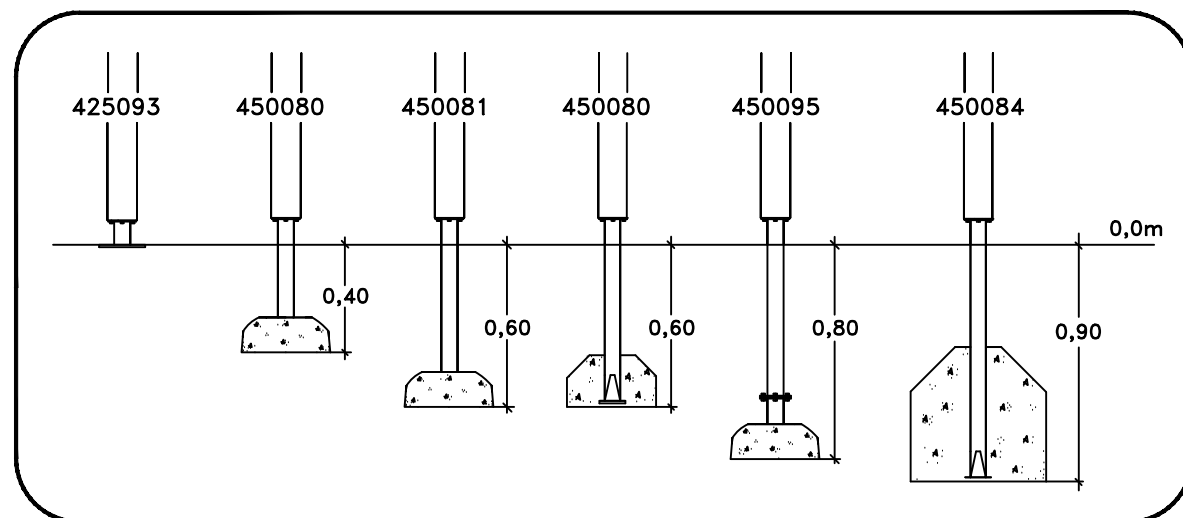

HAGS ANEBY, SWEDEN
+46(0)380-47300
www.hags.com

UniPlay Belidore
MASW65151
2/10

JW JW 2022-11-14 1