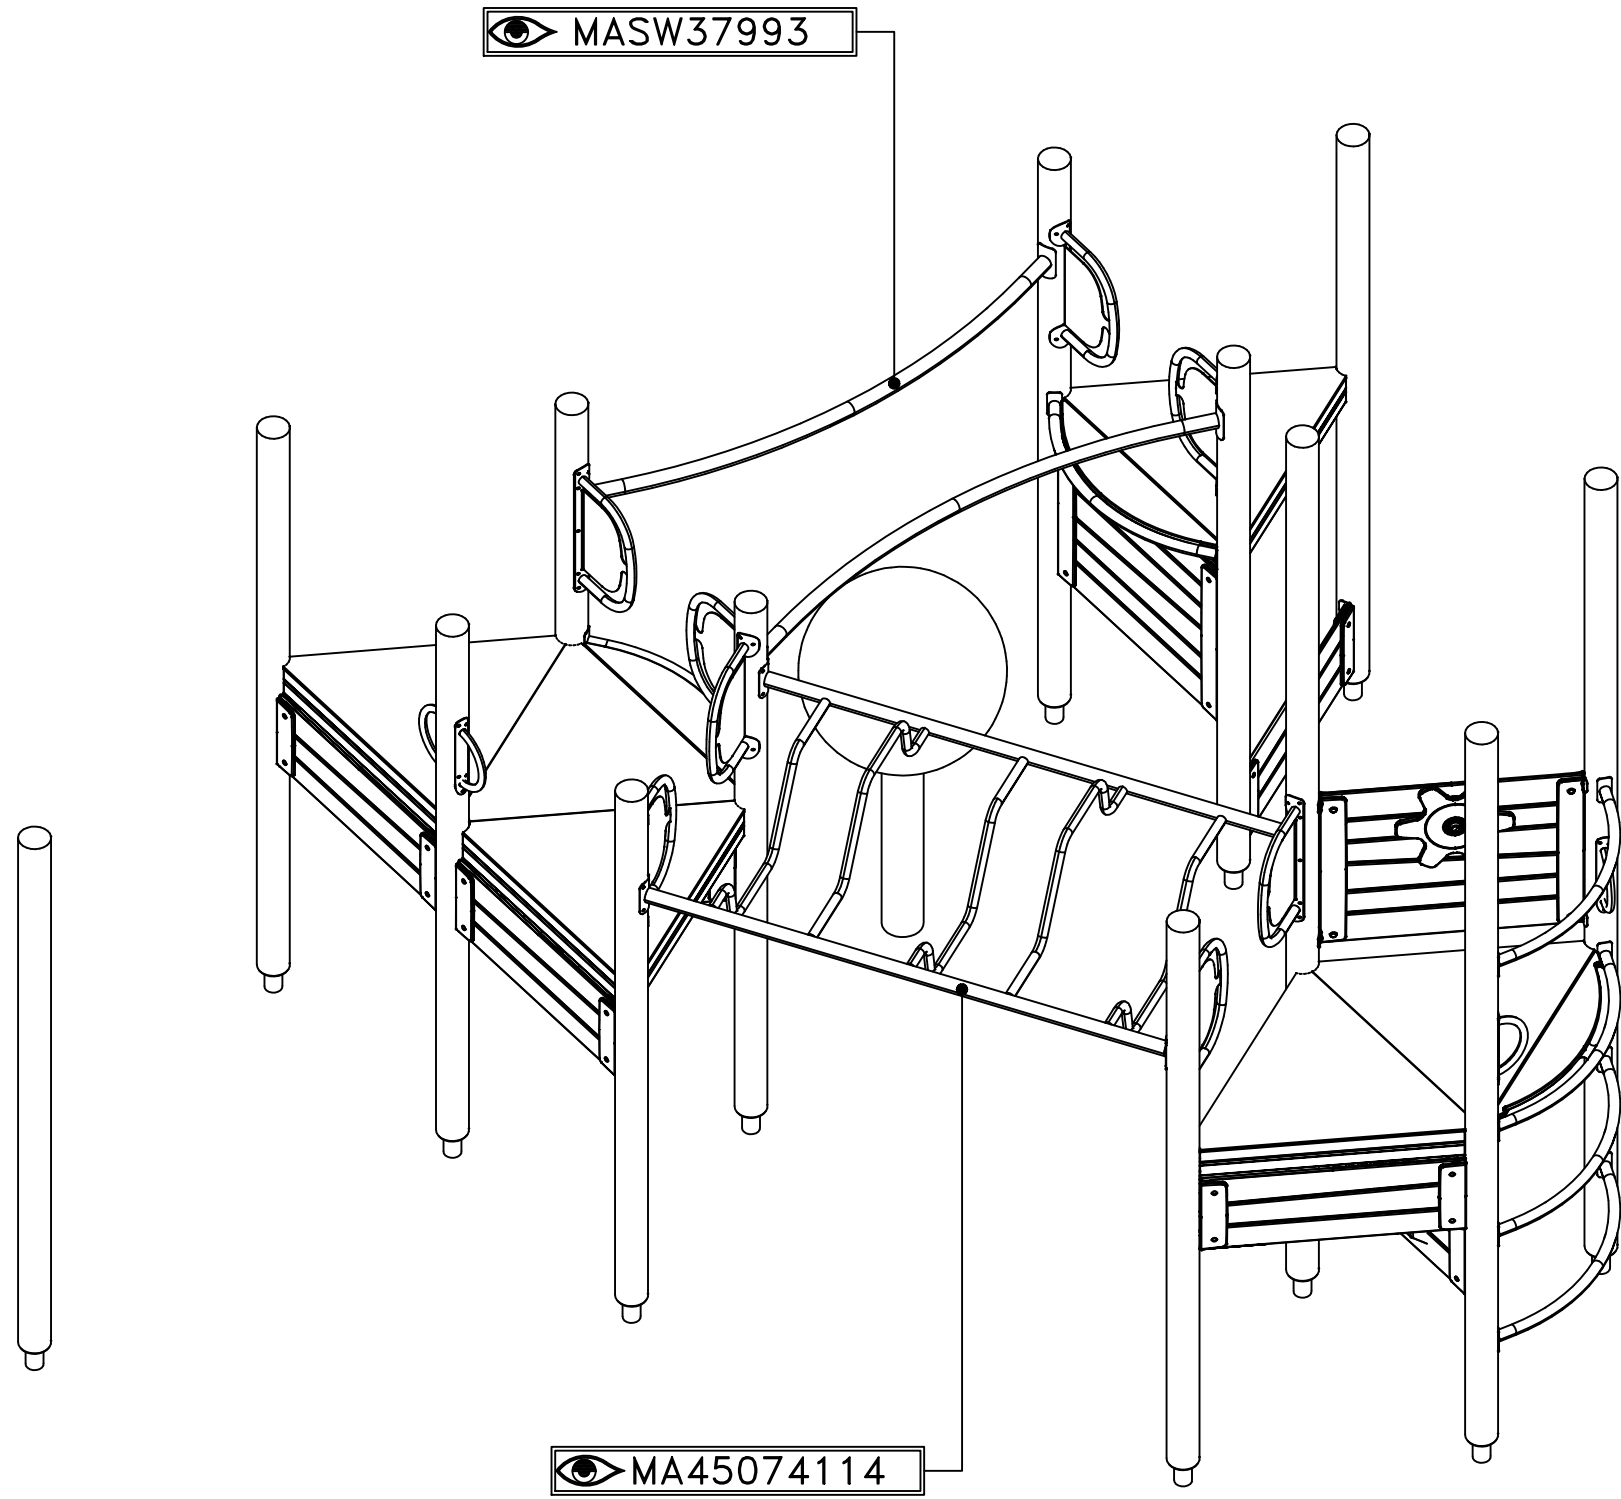

# STEP 2

[m]

**HAGS** ANEBY, SWEDEN  
+46(0)380-47300  
www.hags.com

UniPlay Belidore  
MASW65151  
4/10

JW JW 2022-11-14 1

**HAGS** ANEBY, SWEDEN  
+46(0)380-47300  
www.hags.com

UniPlay Belidore  
MASW65151  
5/10

Home JW Eye JW 2022-11-14 1