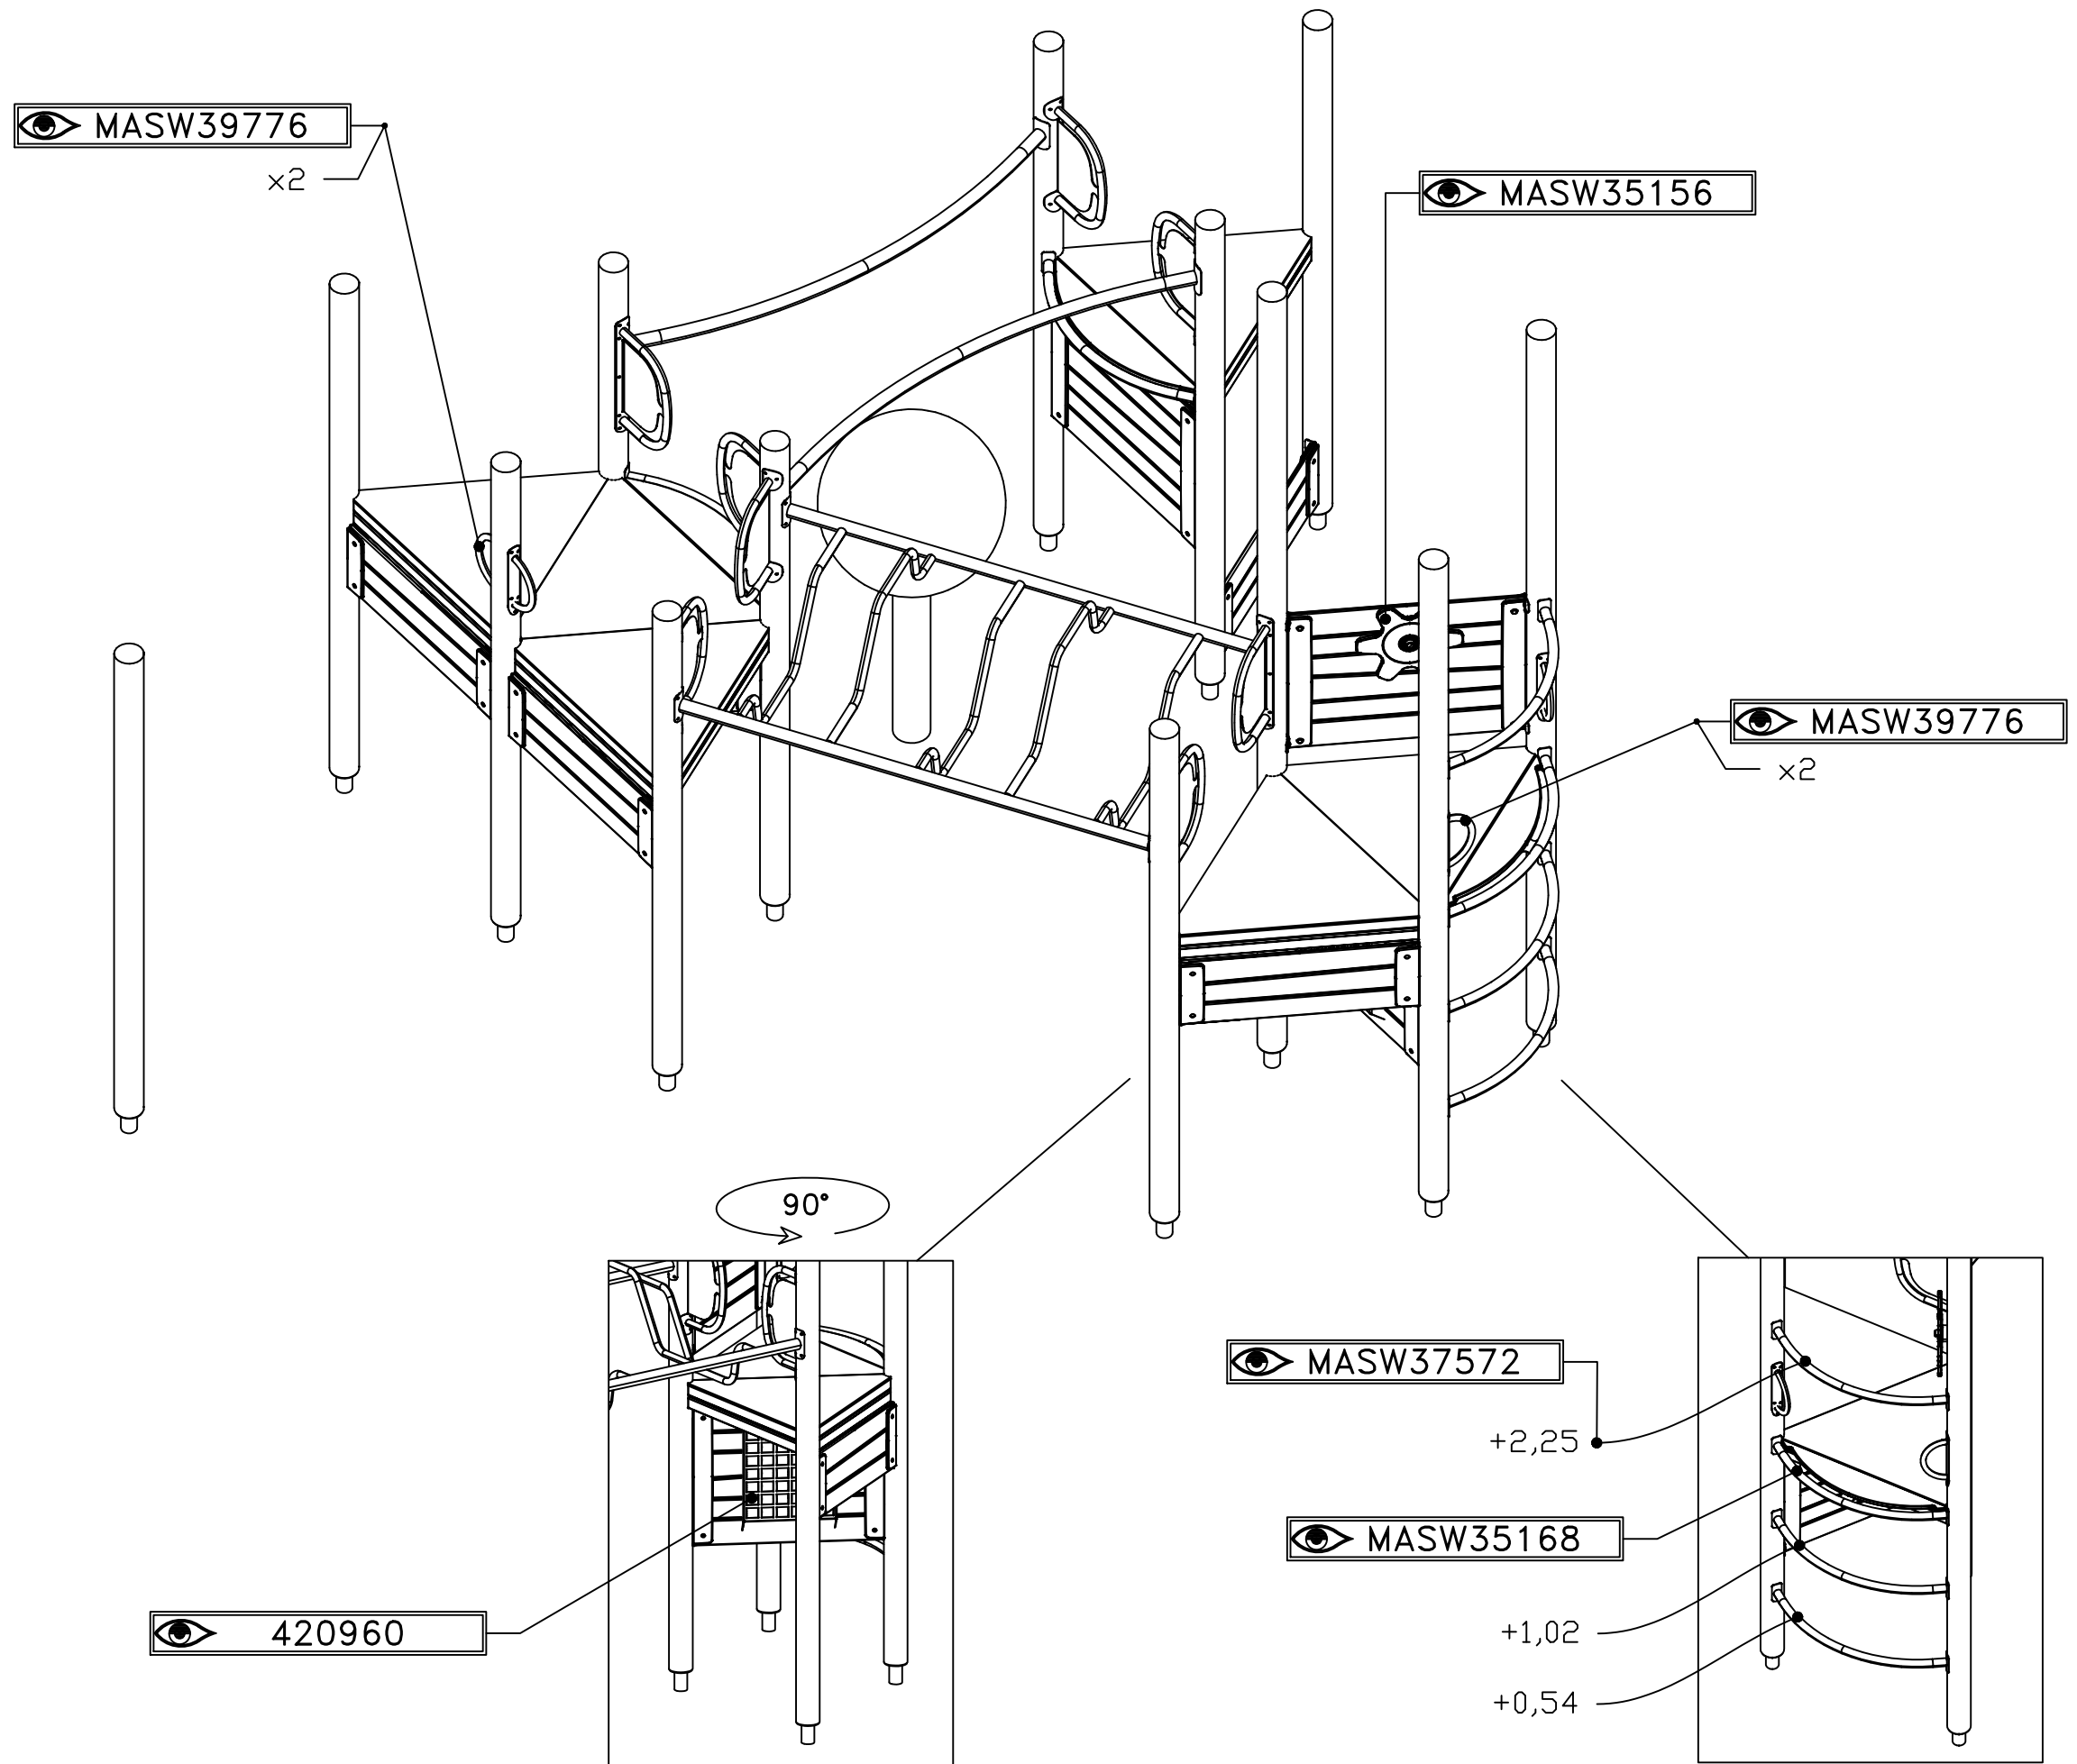

STEP 4

[m]

HAGS ANEBY, SWEDEN
+46(0)380-47300
www.hags.com

UniPlay Belidore
MASW65151
6/10

JW JW 2022-11-14 1