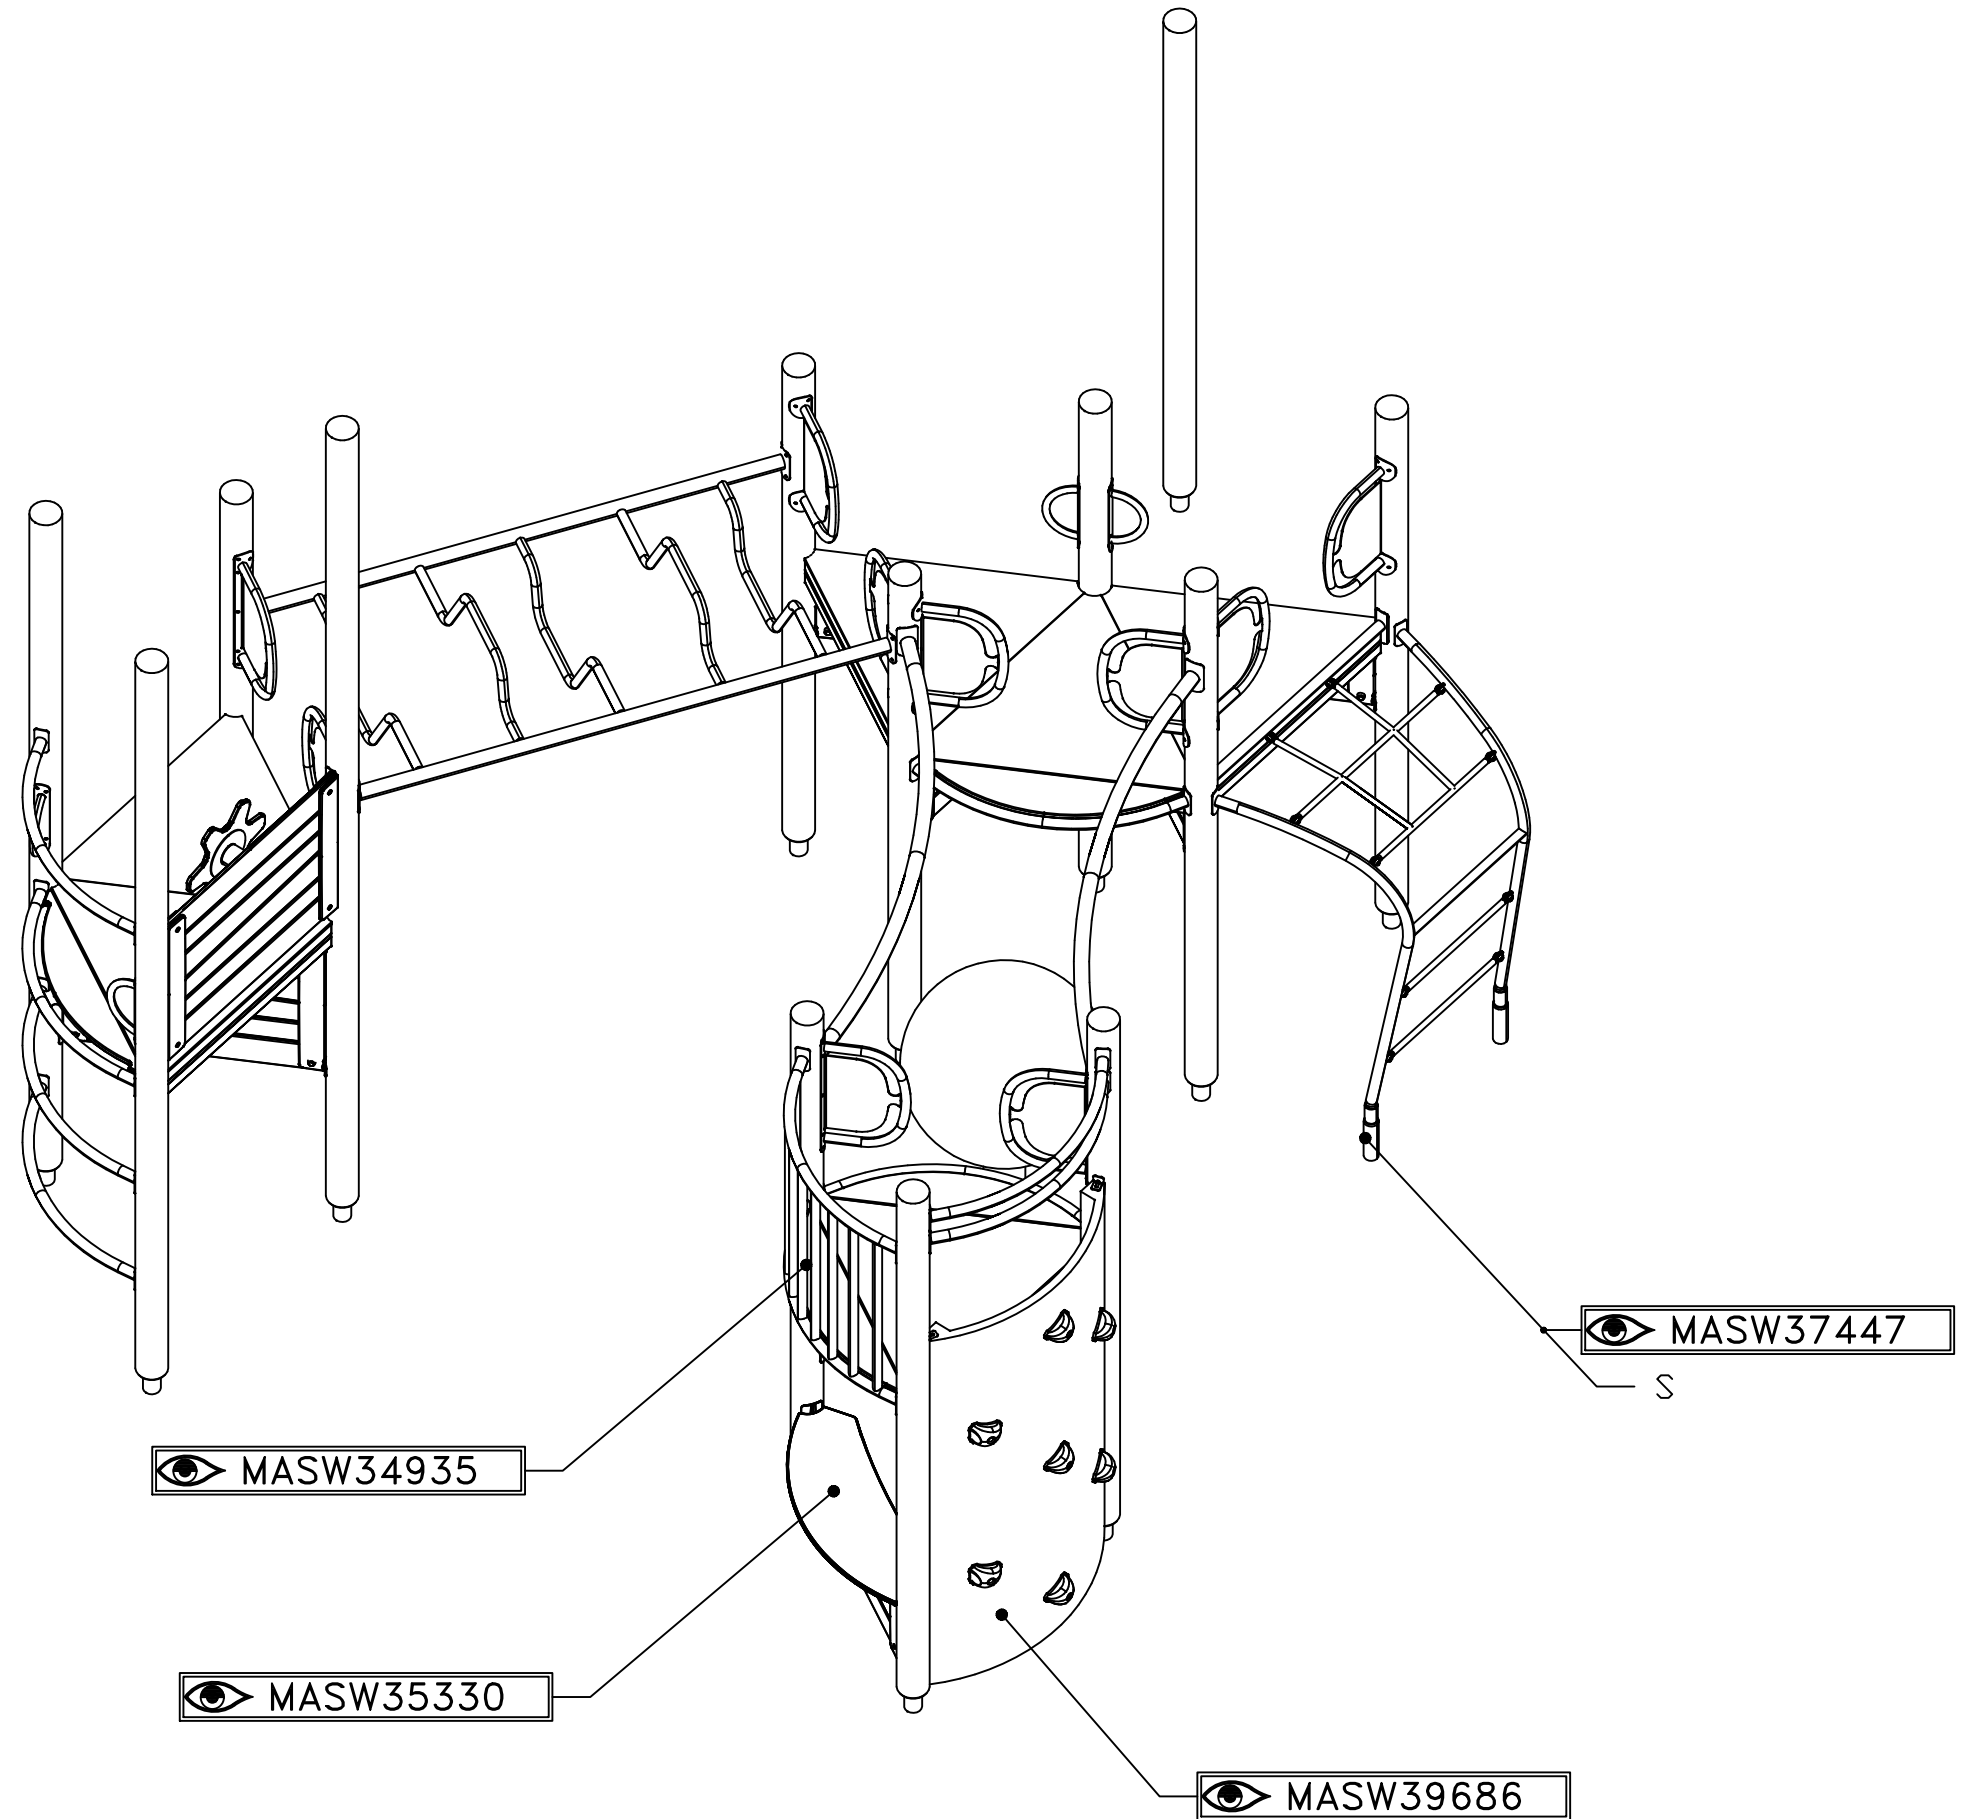

STEP 5

[m]

HAGS ANEBY, SWEDEN
+46(0)380-47300
www.hags.com

UniPlay Belidore
MASW65151
7/10

JW JW 2022-11-14 1